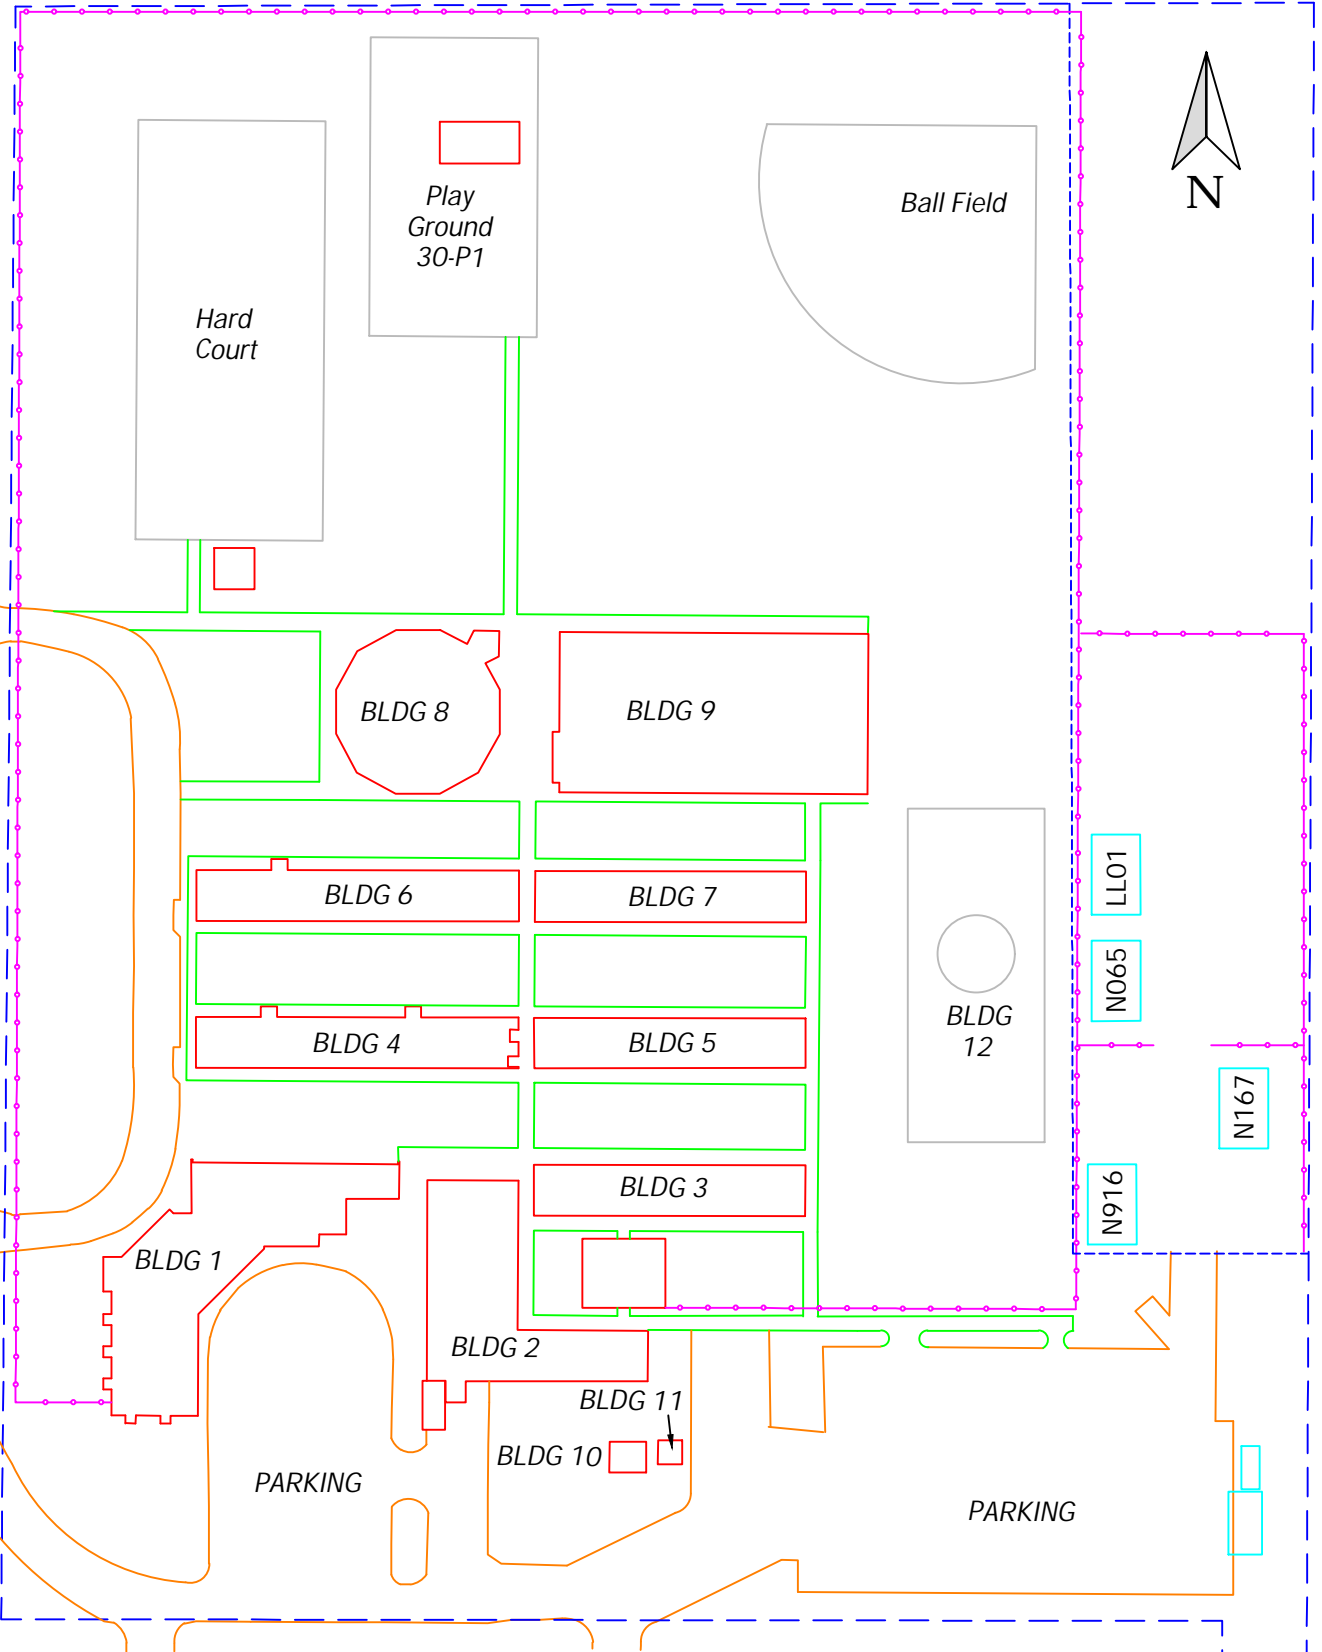

MEADOWLANE RD

SITE PLAN  
WEST MELBOURNE ELEMENTARY

DRAWN BY: BLAKE STINSON  
DATE: 11/01/2021