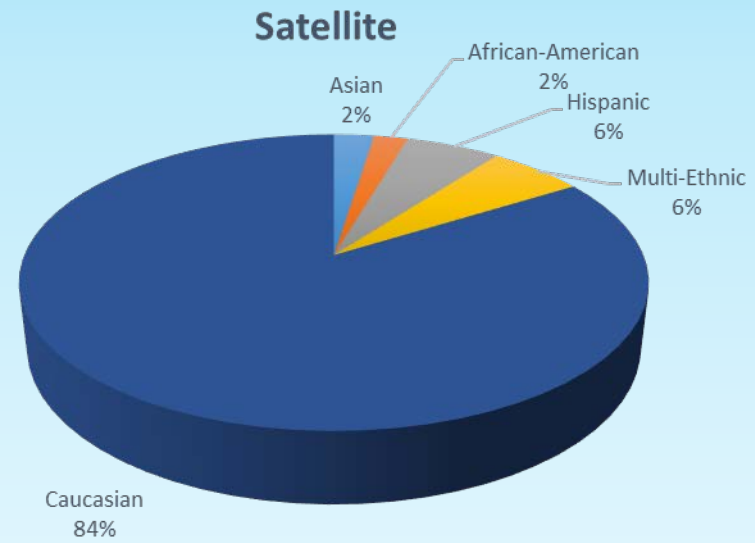

DeLaura Middle & Satellite High to Cocoa Beach JSHS