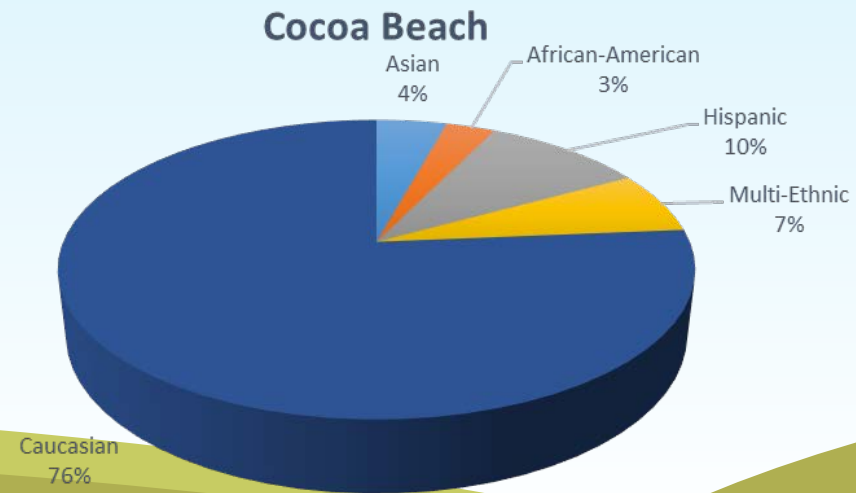

Post-redistricting demographics