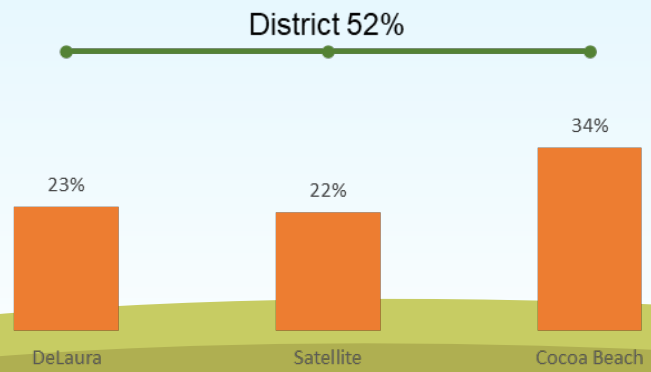

Percentage of Students Receiving Free or Reduced Lunch

Post-redistricting demographics