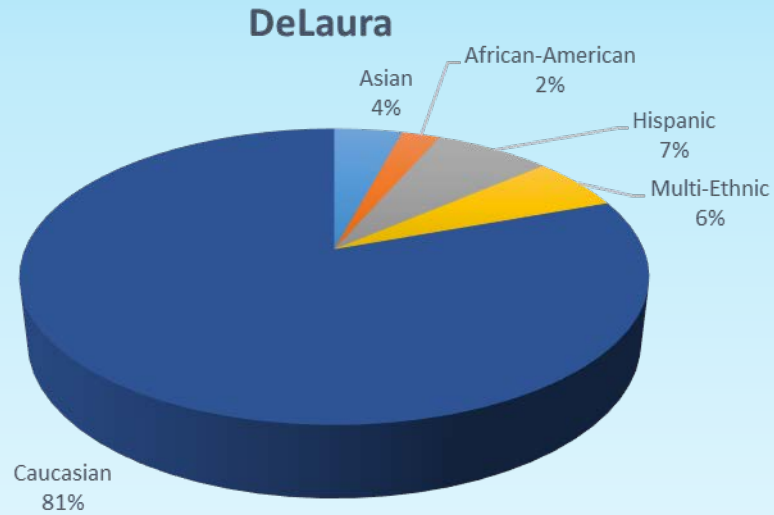

DeLaura Middle & Satellite High to Cocoa Beach JSHS