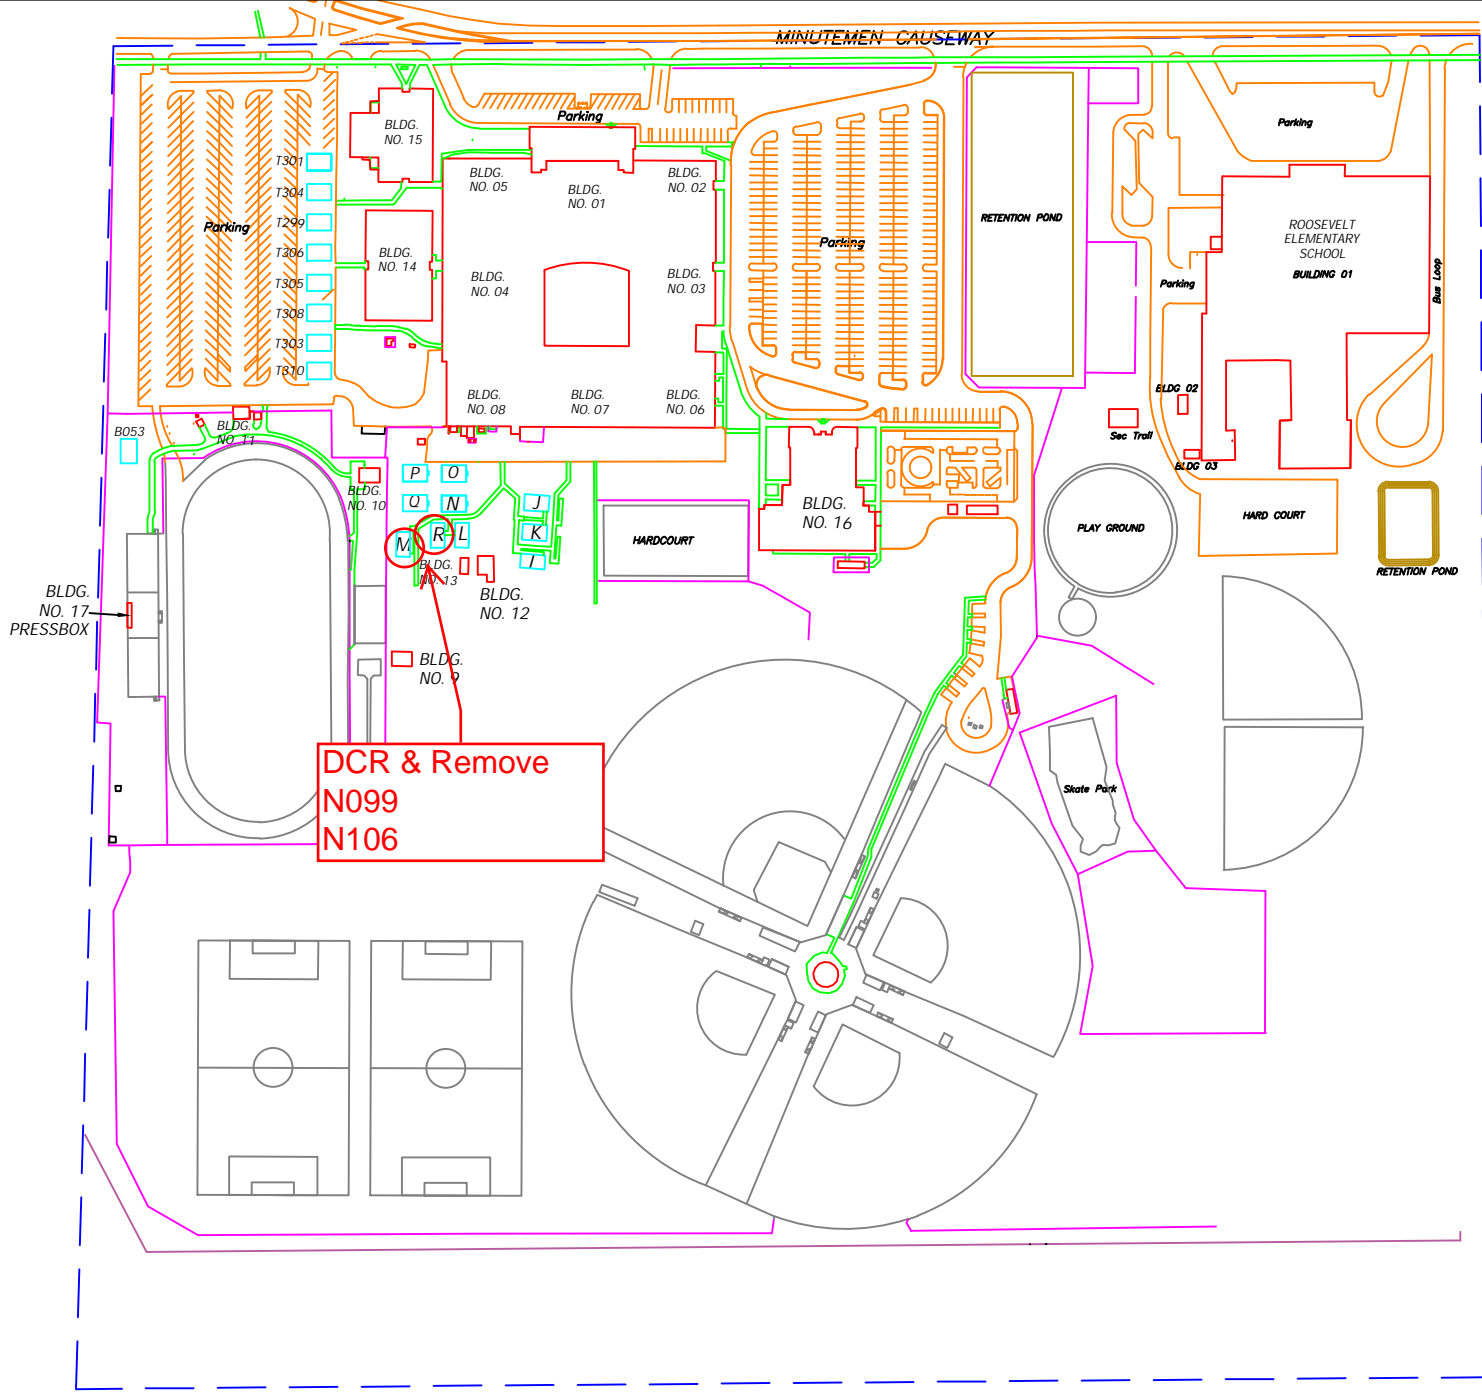

Relocatables

- I N123
- J T284
- K T277
- L N172
- M N099**
- N T443
- O T444
- P T445
- Q T202
- R N106**

BLDG.
NO. 17
PRESSBOX

SITE PLAN
COCOA BEACH JR/SR HIGH

DRAWN BY: BLAKE STINSON
DATE: 02/04/2022

Storage Relocatable Units Located at Cocoa Beach Jr./Sr. High School